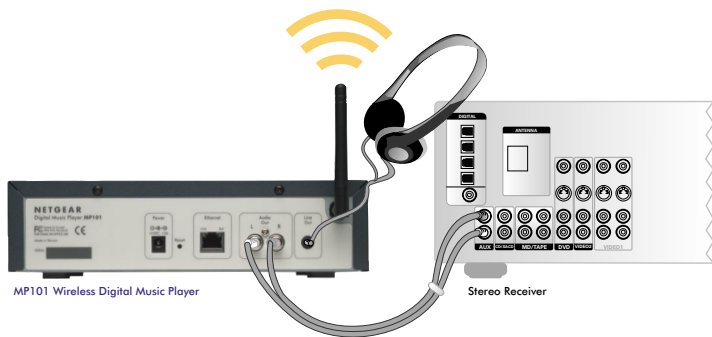

Product Specifications

- **Digital Audio File Formats:**
  - MP3 up to 320 Kbps or variable bit rate (VBR)
  - WMA 8/9 to 320 Kbps
  - Internet Radio (streaming MP3)
- **Playlist Formats:**
  - M3U
  - PLS
- **Output:**
  - RCA audio jacks to connect to your stereo
  - Signal to Noise Ratio: > 92 dB (A-weighted)
  - 1/8" stereo mini-plug for headphones or powered speakers
  - Maximum output power: 55 mW (16 ohms)
- **Antenna:**
  - 2 dBi antenna
- **Network Speeds:**
  - **Wired LAN:** 10/100 Mbps Ethernet, RJ-45 (auto sensing and Auto Uplink™)
  - **Wireless:** 1, 2, 5.5, 11 Mbps
- **Security:**
  - Hardware-based Wired Equivalent Privacy (WEP) 40/64-bit and 128-bit encryption
- **Standards Capability:**
  - 802.11b standard compliant (connects to 802.11b or 802.11g networks)
- **Physical Specifications:**
  - **Dimensions (w x d x h):** 271 x 221 x 44 mm (10.7 x 8.7 x 1.4 in.)
  - **Weight:** 0.62 kg (1.4 lb)
- **Warranty:**
  - NETGEAR 1-year warranty

Package Contents

- Wireless Digital Music Player MP101
- Remote control (2 AA batteries included)
- Power adapter, 12 VDC, 1A; localized to country of sale
- Ethernet cable
- RCA stereo audio cable
- Installation guide
- Resource CD
- Warranty/Support information card

System Requirements

- 2.4 GHz wireless adapter or Ethernet adapter with cable for at least one computer
- Windows 98SE, Me, 2000 or XP
- Minimum Pentium 500 MHz processor, 120 MB memory and 20 MB free disk space on at least one PC
- Broadband Internet service (recommended)

NETGEAR®

4500 Great America Parkway
Santa Clara, CA 95054 USA
Phone: 1-888-NETGEAR (638-4327)
E-mail: info@NETGEAR.com
www.NETGEAR.com

©2003 NETGEAR, Inc. NETGEAR®, the Netgear Logo, the Gear Guy, and Everybody's connecting and Auto Uplink are trademarks or registered trademarks of Netgear, Inc. in the United States and/or other countries. Microsoft, Windows, and the Windows logo are trademarks, or registered trademarks of Microsoft Corporation in the United States and/or other countries. RHAPSODY is a trademark of RealNetworks, Inc. Other brand and product names are trademarks or registered trademarks of their respective holders. Information is subject to change without notice. All rights reserved.

* Free basic installation support provided for 90 days from date of purchase; optional premium support available.

D-MP101-2

FC Tested To Comply With FCC Standards FOR HOME OR OFFICE USE CE 0560 N10947