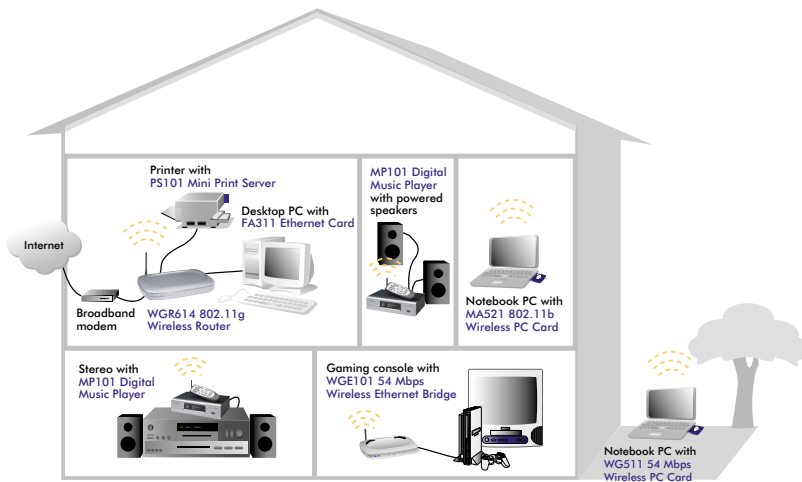

Product Specifications

- **Digital Audio File Formats:**
  - MP3 up to 320 Kbps or variable bit rate (VBR)
  - WMA 8/9 to 320 Kbps
  - Internet Radio (streaming MP3)
- **Playlist Formats:**
  - M3U
  - PLS
- **Output:**
  - RCA audio jacks to connect to your stereo
  - Signal to Noise Ratio: > 92 dB (A-weighted)
  - 1/8" stereo mini-plug for headphones or powered speakers
  - Maximum output power: 55 mW (16 ohms)
- **Antenna:**
  - 2 dBi antenna
- **Network Speeds:**
  - **Wired LAN:** 10/100 Mbps Ethernet, RJ-45 (auto sensing and Auto Uplink™)
  - **Wireless:** 1, 2, 5.5, 11 Mbps
- **Security:**
  - Hardware-based Wired Equivalent Privacy (WEP) 40/64-bit and 128-bit encryption
- **Standards Capability:**
  - 802.11b standard compliant (connects to 802.11b or 802.11g networks)
- **Physical Specifications:**
  - **Dimensions (w x d x h):** 271 x 221 x 44 mm (10.7 x 8.7 x 1.4 in.)
  - **Weight:** 0.62 kg (1.4 lb)
- **Warranty:**
  - NETGEAR 1-year warranty

Package Contents

- Wireless Digital Music Player MP101
- Remote control (2 AA batteries included)
- Power adapter, 12 VDC, 1A; localized to country of sale
- Ethernet cable
- RCA stereo audio cable
- Installation guide
- Resource CD
- Warranty/Support information card

System Requirements

- 2.4 GHz wireless adapter or Ethernet adapter with cable for at least one computer
- Windows 98SE, Me, 2000 or XP
- Minimum Pentium 500 MHz processor, 120 MB memory and 20 MB free disk space on at least one PC
- Broadband Internet service (recommended)

NETGEAR®

4500 Great America Parkway
Santa Clara, CA 95054 USA
Phone: 1-888-NETGEAR (638-4327)
E-mail: info@NETGEAR.com
www.NETGEAR.com

©2003 NETGEAR, Inc. NETGEAR®, the Netgear Logo, the Gear Guy, and Everybody's connecting and Auto Uplink are trademarks or registered trademarks of Netgear, Inc. in the United States and/or other countries. Microsoft, Windows, and the Windows logo are trademarks, or registered trademarks of Microsoft Corporation in the United States and/or other countries. RHAPSODY is a trademark of RealNetworks, Inc. Other brand and product names are trademarks or registered trademarks of their respective holders. Information is subject to change without notice. All rights reserved.

* Free basic installation support provided for 90 days from date of purchase; optional premium support available.

D-MP101-2

FC Tested To Comply With FCC Standards FOR HOME OR OFFICE USE CE 0560 N10947